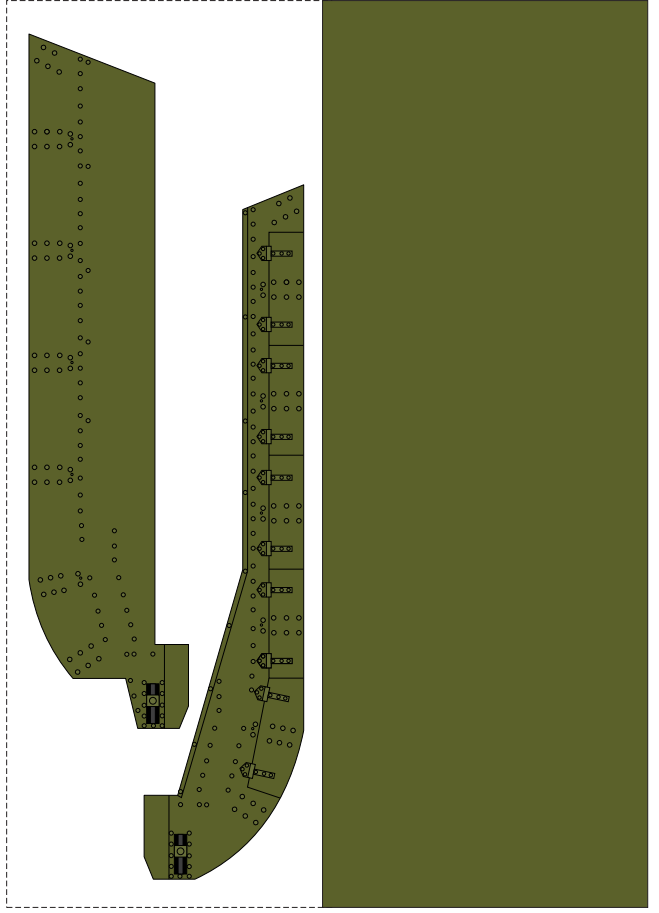

HEADLAMPS & COVERS

RIGHT TRACK ASSEMBLY

FENDERS

LEFT TRACK ASSEMBLY

SIDE MACHINE GUNS