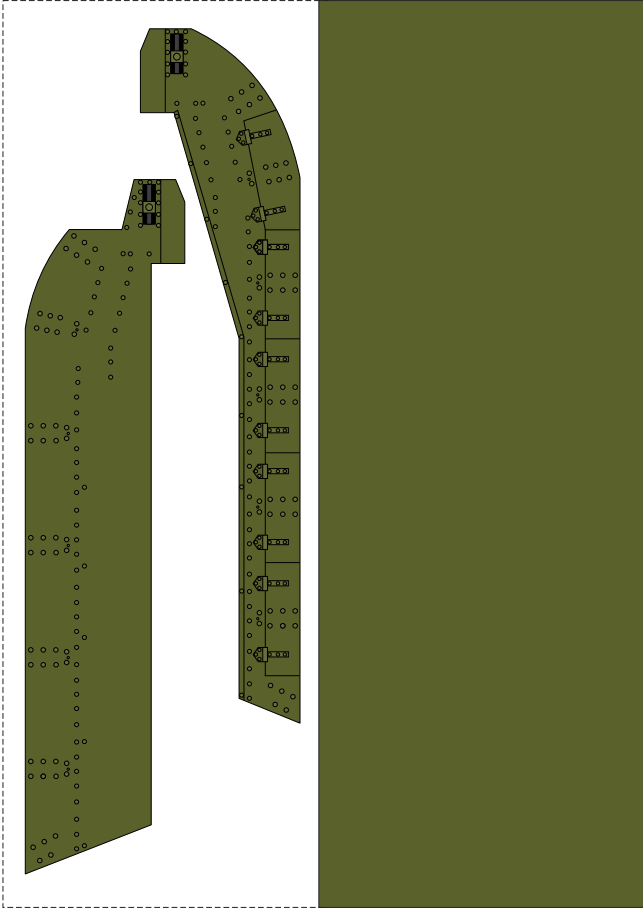

HEADLAMPS & COVERS

RIGHT TRACK ASSEMBLY

FENDERS

LEFT TRACK ASSEMBLY

SIDE MACHINE GUNS