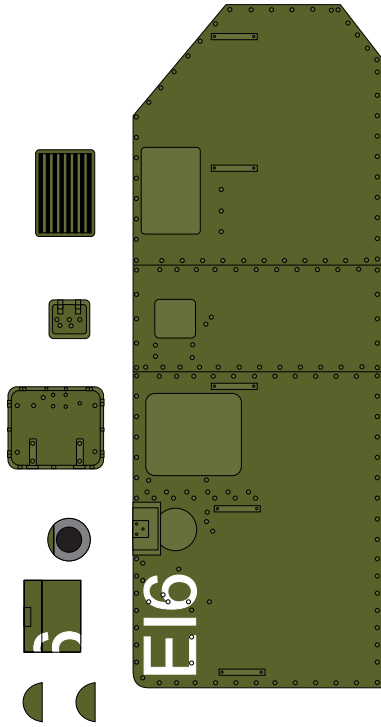

TURRET

UPPER-REAR  
SIDE & DETAILS

TURRET  
SIDE BOX

MAIN GUN

FRONT SIDE  
& DETAILS

LEFT SIDE & DETAILS

TURRET MG

COMMANDER'S  
CUPOLA

BOTTOM

DRIVER'S CUPOLA

RIGHT SIDE & DETAILS

ENGINE'S COVER

HEADLAMPS & COVERS

RIGHT TRACK ASSEMBLY

FENDERS

LEFT TRACK ASSEMBLY

REAR WHEELS

TRACKS