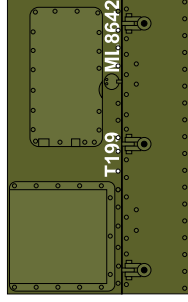

TURRET

UPPER-REAR  
SIDE & DETAILS

TURRET  
SIDE BOX

MAIN GUN

FRONT SIDE  
& DETAILS

LEFT SIDE & DETAILS

TURRET MG

COMMANDER'S  
CUPOLA

BOTTOM

DRIVER'S CUPOLA

RIGHT SIDE & DETAILS

ENGINE'S COVER

HEADLAMPS & COVERS

RIGHT TRACK ASSEMBLY

FENDERS

LEFT TRACK ASSEMBLY