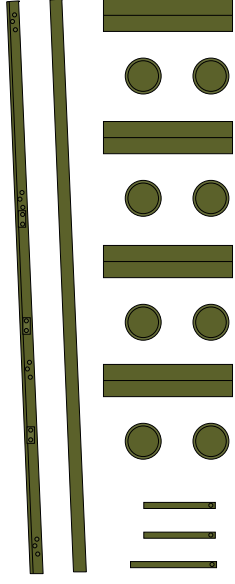

TURRET

UPPER-REAR  
SIDE & DETAILS

TURRET  
SIDE BOX

MAIN GUN

FRONT SIDE  
& DETAILS

LEFT SIDE & DETAILS

TURRET MG

COMMANDER'S  
CUPOLA

BOTTOM

DRIVER'S CUPOLA

RIGHT SIDE & DETAILS

ENGINE'S COVER

HEADLAMPS & COVERS

RIGHT TRACK ASSEMBLY

FENDERS

LEFT TRACK ASSEMBLY

SIDE MACHINE GUNS

EXHAUST

REAR WHEEL AXLES

LEFT UPPER WHEELS

RIGHT UPPER WHEELS

FRONT BOOGIE WHEELS

FRONT WHEELS

BOOGIE WHEELS

REAR WHEELS

TRACKS