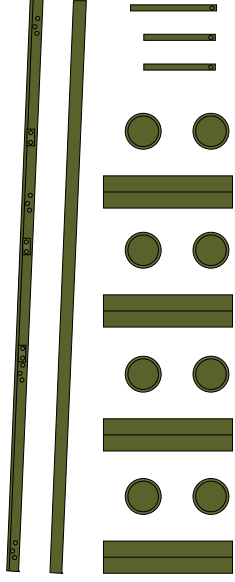

TURRET

UPPER-REAR  
SIDE & DETAILS

TURRET  
SIDE BOX

MAIN GUN

FRONT SIDE  
& DETAILS

LEFT SIDE & DETAILS

TURRET MG

COMMANDER'S  
CUPOLA

BOTTOM

DRIVER'S CUPOLA

RIGHT SIDE & DETAILS

ENGINE'S COVER

HEADLAMPS & COVERS

RIGHT TRACK ASSEMBLY

FENDERS

LEFT TRACK ASSEMBLY

SIDE MACHINE GUNS

EXHAUST

REAR WHEEL AXLES

LEFT UPPER WHEELS

RIGHT UPPER WHEELS

FRONT BOOGIE WHEELS

FRONT WHEELS

BOOGIE WHEELS

REAR WHEELS

TRACKS