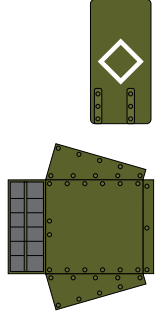

TURRET

UPPER-REAR  
SIDE & DETAILS

TURRET  
SIDE BOX

MAIN GUN

FRONT SIDE  
& DETAILS

LEFT SIDE & DETAILS

TURRET MG

COMMANDER'S  
CUPOLA

BOTTOM

DRIVER'S CUPOLA

RIGHT SIDE & DETAILS

ENGINE'S COVER

HEADLAMPS & COVERS

RIGHT TRACK ASSEMBLY

FENDERS

LEFT TRACK ASSEMBLY

SIDE MACHINE GUNS

EXHAUST

REAR WHEEL AXLES

LEFT UPPER WHEELS

RIGHT UPPER WHEELS

FRONT BOOGIE WHEELS

FRONT WHEELS

BOOGIE WHEELS