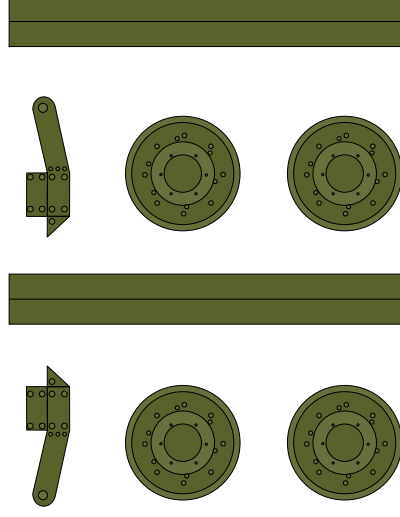

TURRET

UPPER-REAR  
SIDE & DETAILS

TURRET  
SIDE BOX

MAIN GUN

FRONT SIDE  
& DETAILS

LEFT SIDE & DETAILS

TURRET MG

COMMANDER'S  
CUPOLA

BOTTOM

DRIVER'S CUPOLA

RIGHT SIDE & DETAILS

ENGINE'S COVER

HEADLAMPS & COVERS

RIGHT TRACK ASSEMBLY

FENDERS

LEFT TRACK ASSEMBLY

SIDE MACHINE GUNS

EXHAUST

REAR WHEEL AXLES

LEFT UPPER WHEELS

RIGHT UPPER WHEELS

FRONT BOOGIE WHEELS

FRONT WHEELS

BOOGIE WHEELS

REAR WHEELS

TRACKS