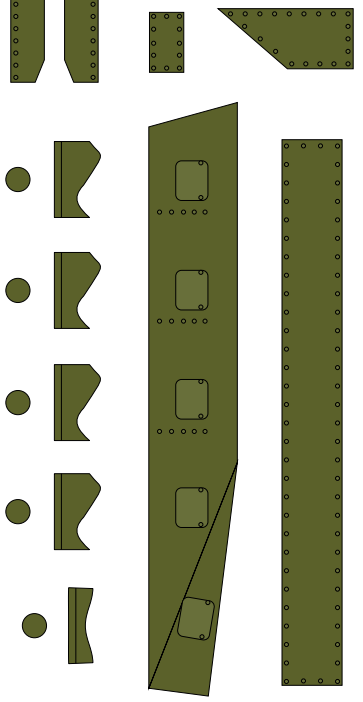

TURRET

UPPER-REAR  
SIDE & DETAILS

TURRET  
SIDE BOX

MAIN GUN

FRONT SIDE  
& DETAILS

LEFT SIDE & DETAILS

TURRET MG

COMMANDER'S  
CUPOLA

BOTTOM

DRIVER'S CUPOLA

RIGHT SIDE & DETAILS

ENGINE'S COVER

HEADLAMPS & COVERS

RIGHT TRACK ASSEMBLY

FENDERS

LEFT TRACK ASSEMBLY

SIDE MACHINE GUNS

EXHAUST

REAR WHEEL AXLES

LEFT UPPER WHEELS

RIGHT UPPER WHEELS

FRONT BOOGIE WHEELS

FRONT WHEELS

BOOGIE WHEELS

REAR WHEELS

TRACKS