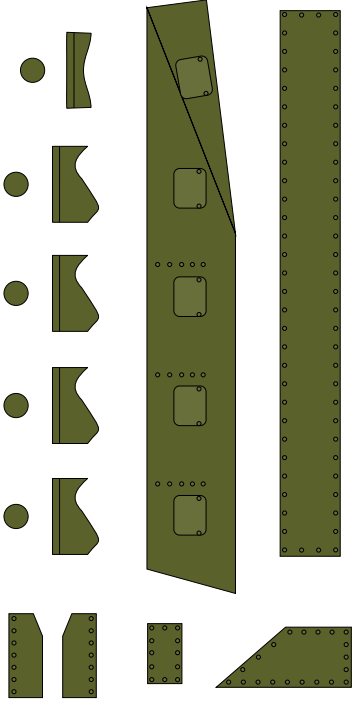

TURRET

UPPER-REAR  
SIDE & DETAILS

TURRET  
SIDE BOX

MAIN GUN

FRONT SIDE  
& DETAILS

LEFT SIDE & DETAILS

TURRET MG

COMMANDER'S  
CUPOLA

BOTTOM

DRIVER'S CUPOLA

RIGHT SIDE & DETAILS

ENGINE'S COVER

HEADLAMPS & COVERS

RIGHT TRACK ASSEMBLY

FENDERS

LEFT TRACK ASSEMBLY

SIDE MACHINE GUNS

EXHAUST

REAR WHEEL AXLES

LEFT UPPER WHEELS

RIGHT UPPER WHEELS

FRONT BOOGIE WHEELS

FRONT WHEELS

BOOGIE WHEELS

REAR WHEELS

TRACKS