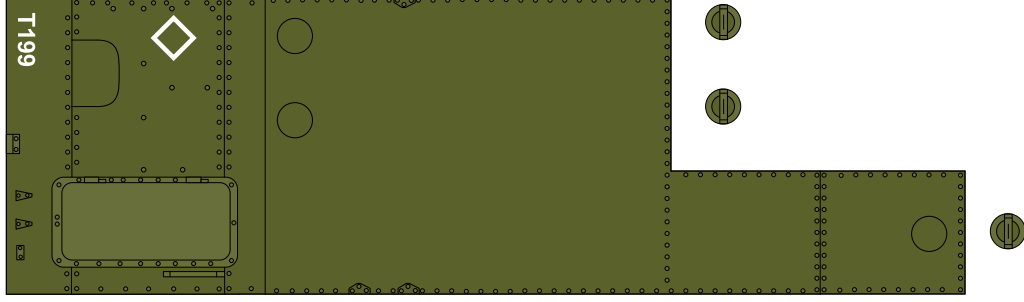

TURRET

UPPER-REAR  
SIDE & DETAILS

TURRET  
SIDE BOX

MAIN GUN

FRONT SIDE  
& DETAILS

LEFT SIDE & DETAILS

TURRET MG

COMMANDER'S  
CUPOLA

BOTTOM

DRIVER'S CUPOLA

RIGHT SIDE & DETAILS

ENGINE'S COVER

HEADLAMPS & COVERS

RIGHT TRACK ASSEMBLY

FENDERS

LEFT TRACK ASSEMBLY

REAR WHEELS

TRACKS