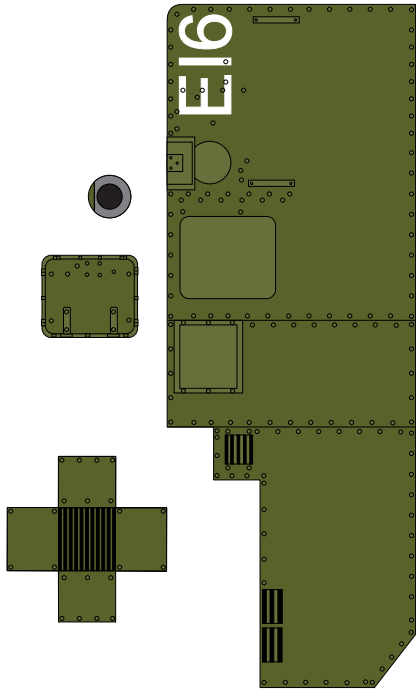

TURRET

UPPER-REAR  
SIDE & DETAILS

TURRET  
SIDE BOX

MAIN GUN

FRONT SIDE  
& DETAILS

LEFT SIDE & DETAILS

TURRET MG

COMMANDER'S  
CUPOLA

BOTTOM

DRIVER'S CUPOLA

RIGHT SIDE & DETAILS

ENGINE'S COVER

HEADLAMPS & COVERS

RIGHT TRACK ASSEMBLY

FENDERS

LEFT TRACK ASSEMBLY

REAR WHEELS

TRACKS