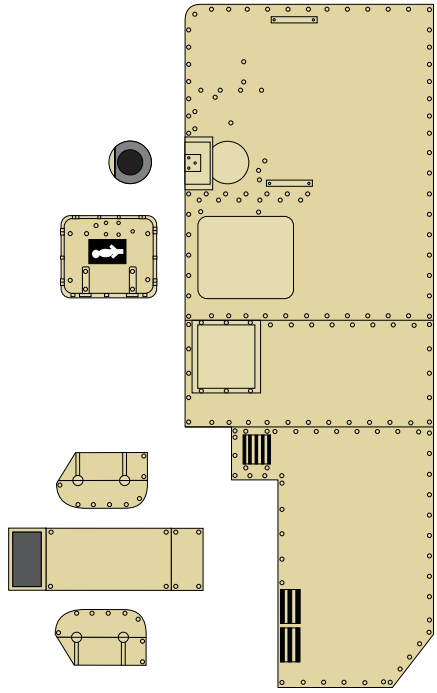

TURRET

LEFT SIDE & DETAILS

RIGHT SIDE & DETAILS

UPPER-REAR
SIDE & DETAILS

RADIO
BOX

FRONT SIDE
& DETAILS

ENGINE'S COVER

MAIN GUN

COMMANDER'S
CUPOLA

BOTTOM

DRIVER'S CUPOLA

TURRET MG

HEADLAMPS & COVERS

RIGHT TRACK ASSEMBLY

LEFT TRACK ASSEMBLY

REAR AIR FILTER