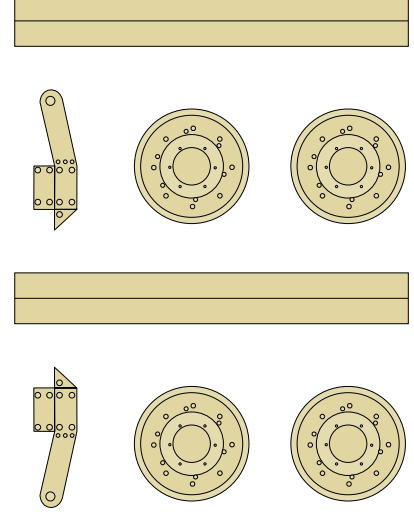

COMMANDER'S
CUPOLA

BOTTOM

DRIVER'S CUPOLA

TURRET MG

HEADLAMPS & COVERS

RIGHT TRACK ASSEMBLY

LEFT TRACK ASSEMBLY

REAR AIR FILTER

EXHAUST

REAR WHEEL AXLES

LEFT UPPER WHEELS

RIGHT UPPER WHEELS

FRONT BOOGIE WHEELS

FRONT WHEELS

BOOGIE WHEELS

REAR WHEELS

TRACKS