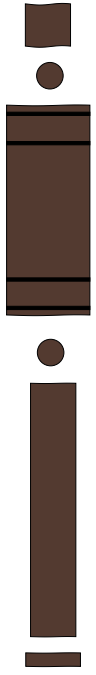

TURRET

LEFT SIDE & DETAILS

RIGHT SIDE & DETAILS

UPPER-REAR
SIDE & DETAILS

RADIO
BOX

FRONT SIDE
& DETAILS

ENGINE'S COVER

MAIN GUN

COMMANDER'S
CUPOLA

BOTTOM

DRIVER'S CUPOLA

TURRET MG

HEADLAMPS & COVERS

RIGHT TRACK ASSEMBLY

LEFT TRACK ASSEMBLY

REAR AIR FILTER

EXHAUST

REAR WHEEL AXLES

LEFT UPPER WHEELS

RIGHT UPPER WHEELS

FRONT BOOGIE WHEELS

FRONT WHEELS

BOOGIE WHEELS

REAR WHEELS