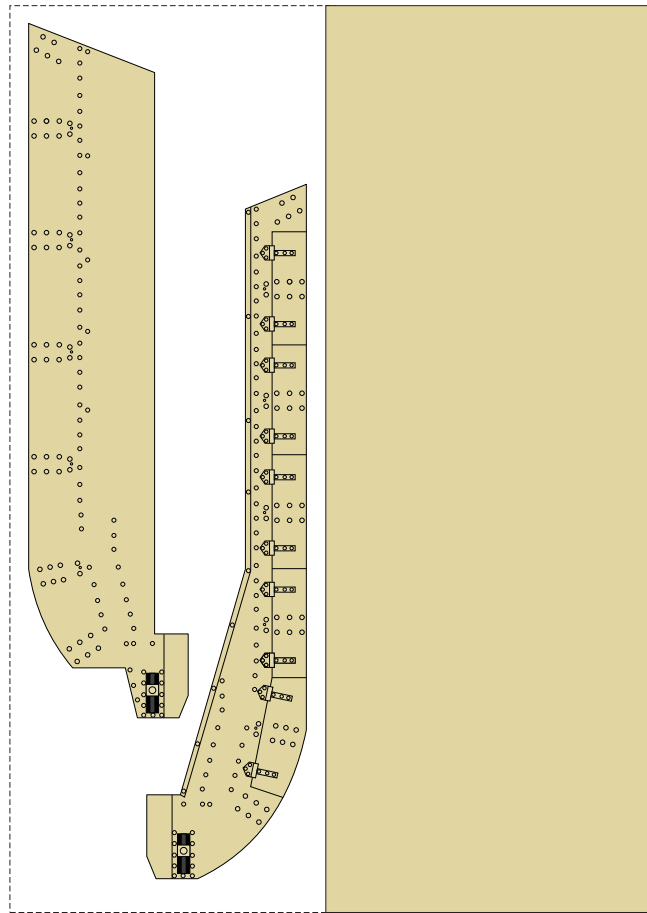

COMMANDER'S
CUPOLA

BOTTOM

DRIVER'S CUPOLA

TURRET MG

HEADLAMPS & COVERS

RIGHT TRACK ASSEMBLY

LEFT TRACK ASSEMBLY

REAR AIR FILTER

TRACKS