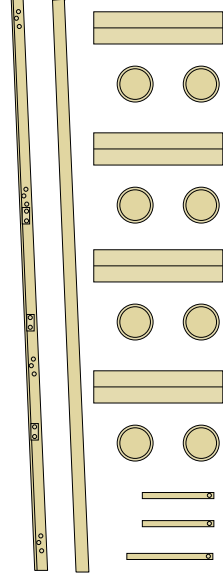

TURRET

LEFT SIDE & DETAILS

RIGHT SIDE & DETAILS

UPPER-REAR
SIDE & DETAILS

RADIO
BOX

FRONT SIDE
& DETAILS

ENGINE'S COVER

MAIN GUN

COMMANDER'S
CUPOLA

BOTTOM

DRIVER'S CUPOLA

TURRET MG

HEADLAMPS & COVERS

RIGHT TRACK ASSEMBLY

LEFT TRACK ASSEMBLY

REAR AIR FILTER

EXHAUST

REAR WHEEL AXLES

LEFT UPPER WHEELS

RIGHT UPPER WHEELS

FRONT BOOGIE WHEELS

FRONT WHEELS

BOOGIE WHEELS

REAR WHEELS

TRACKS