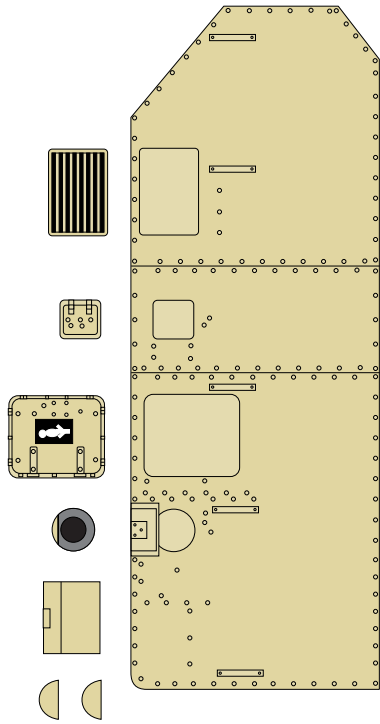

TURRET

LEFT SIDE & DETAILS

RIGHT SIDE & DETAILS

UPPER-REAR
SIDE & DETAILS

RADIO
BOX

FRONT SIDE
& DETAILS

ENGINE'S COVER

MAIN GUN

COMMANDER'S
CUPOLA

BOTTOM

DRIVER'S CUPOLA

TURRET MG

HEADLAMPS & COVERS

RIGHT TRACK ASSEMBLY

LEFT TRACK ASSEMBLY

REAR AIR FILTER

TRACKS