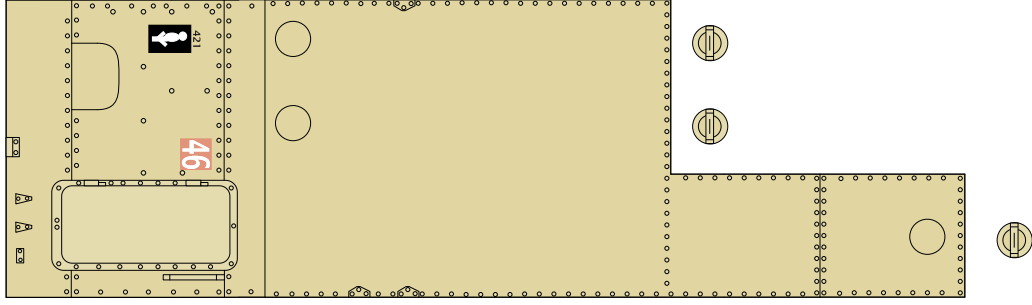

TURRET

LEFT SIDE & DETAILS

RIGHT SIDE & DETAILS

UPPER-REAR
SIDE & DETAILS

RADIO
BOX

FRONT SIDE
& DETAILS

ENGINE'S COVER

MAIN GUN

COMMANDER'S
CUPOLA

BOTTOM

DRIVER'S CUPOLA

TURRET MG

HEADLAMPS & COVERS

RIGHT TRACK ASSEMBLY

LEFT TRACK ASSEMBLY

REAR AIR FILTER