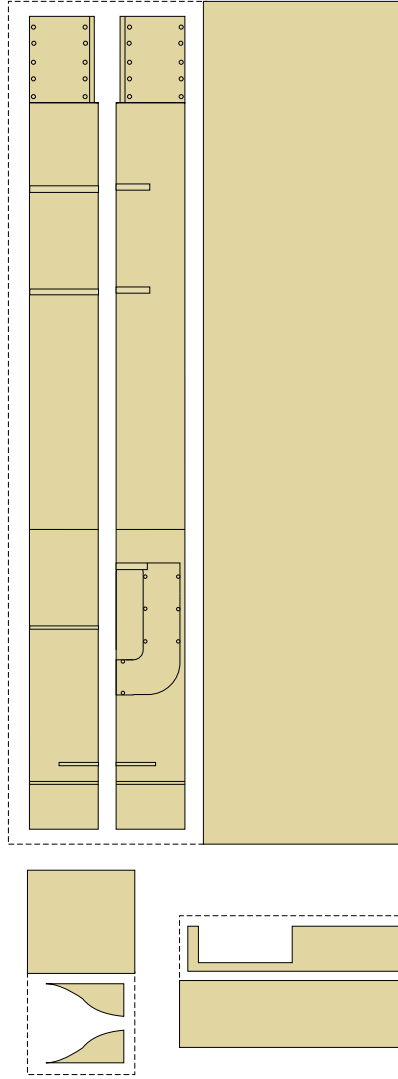

TURRET

LEFT SIDE & DETAILS

RIGHT SIDE & DETAILS

UPPER-REAR
SIDE & DETAILS

RADIO
BOX

FRONT SIDE
& DETAILS

ENGINE'S COVER

MAIN GUN

COMMANDER'S
CUPOLA

BOTTOM

DRIVER'S CUPOLA

TURRET MG

HEADLAMPS & COVERS

RIGHT TRACK ASSEMBLY

LEFT TRACK ASSEMBLY

REAR AIR FILTER

EXHAUST

REAR WHEEL AXLES

LEFT UPPER WHEELS

RIGHT UPPER WHEELS

FRONT BOOGIE WHEELS

FRONT WHEELS

BOOGIE WHEELS

REAR WHEELS

TRACKS