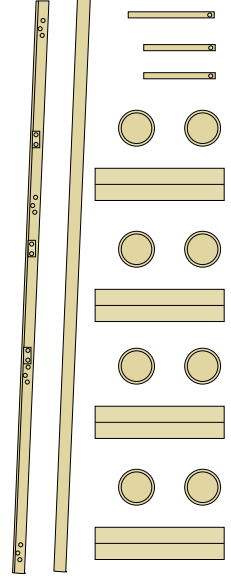

TURRET

LEFT SIDE & DETAILS

RIGHT SIDE & DETAILS

UPPER-REAR
SIDE & DETAILS

RADIO
BOX

FRONT SIDE
& DETAILS

ENGINE'S COVER

MAIN GUN

COMMANDER'S
CUPOLA

BOTTOM

DRIVER'S CUPOLA

TURRET MG

HEADLAMPS & COVERS

RIGHT TRACK ASSEMBLY

LEFT TRACK ASSEMBLY

REAR AIR FILTER

EXHAUST

REAR WHEEL AXLES

LEFT UPPER WHEELS

RIGHT UPPER WHEELS

FRONT BOOGIE WHEELS

FRONT WHEELS

BOOGIE WHEELS

REAR WHEELS

TRACKS