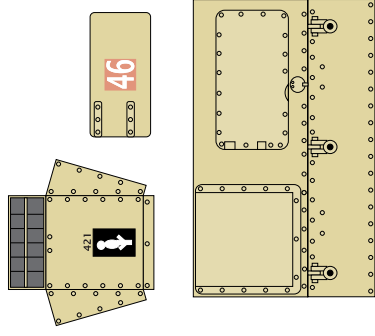

TURRET

LEFT SIDE & DETAILS

RIGHT SIDE & DETAILS

UPPER-REAR
SIDE & DETAILS

RADIO
BOX

FRONT SIDE
& DETAILS

ENGINE'S COVER

MAIN GUN

COMMANDER'S
CUPOLA

BOTTOM

DRIVER'S CUPOLA

TURRET MG

HEADLAMPS & COVERS

RIGHT TRACK ASSEMBLY

LEFT TRACK ASSEMBLY

REAR AIR FILTER

EXHAUST

REAR WHEEL AXLES

LEFT UPPER WHEELS

RIGHT UPPER WHEELS

FRONT BOOGIE WHEELS

FRONT WHEELS

BOOGIE WHEELS

REAR WHEELS

TRACKS