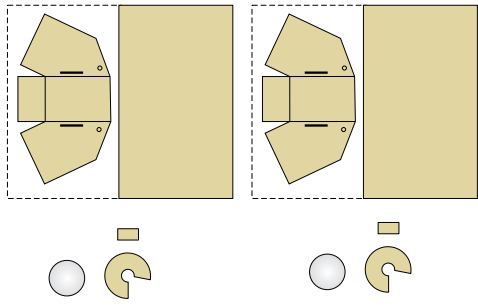

COMMANDER'S
CUPOLA

BOTTOM

DRIVER'S CUPOLA

TURRET MG

HEADLAMPS & COVERS

RIGHT TRACK ASSEMBLY

LEFT TRACK ASSEMBLY

REAR AIR FILTER